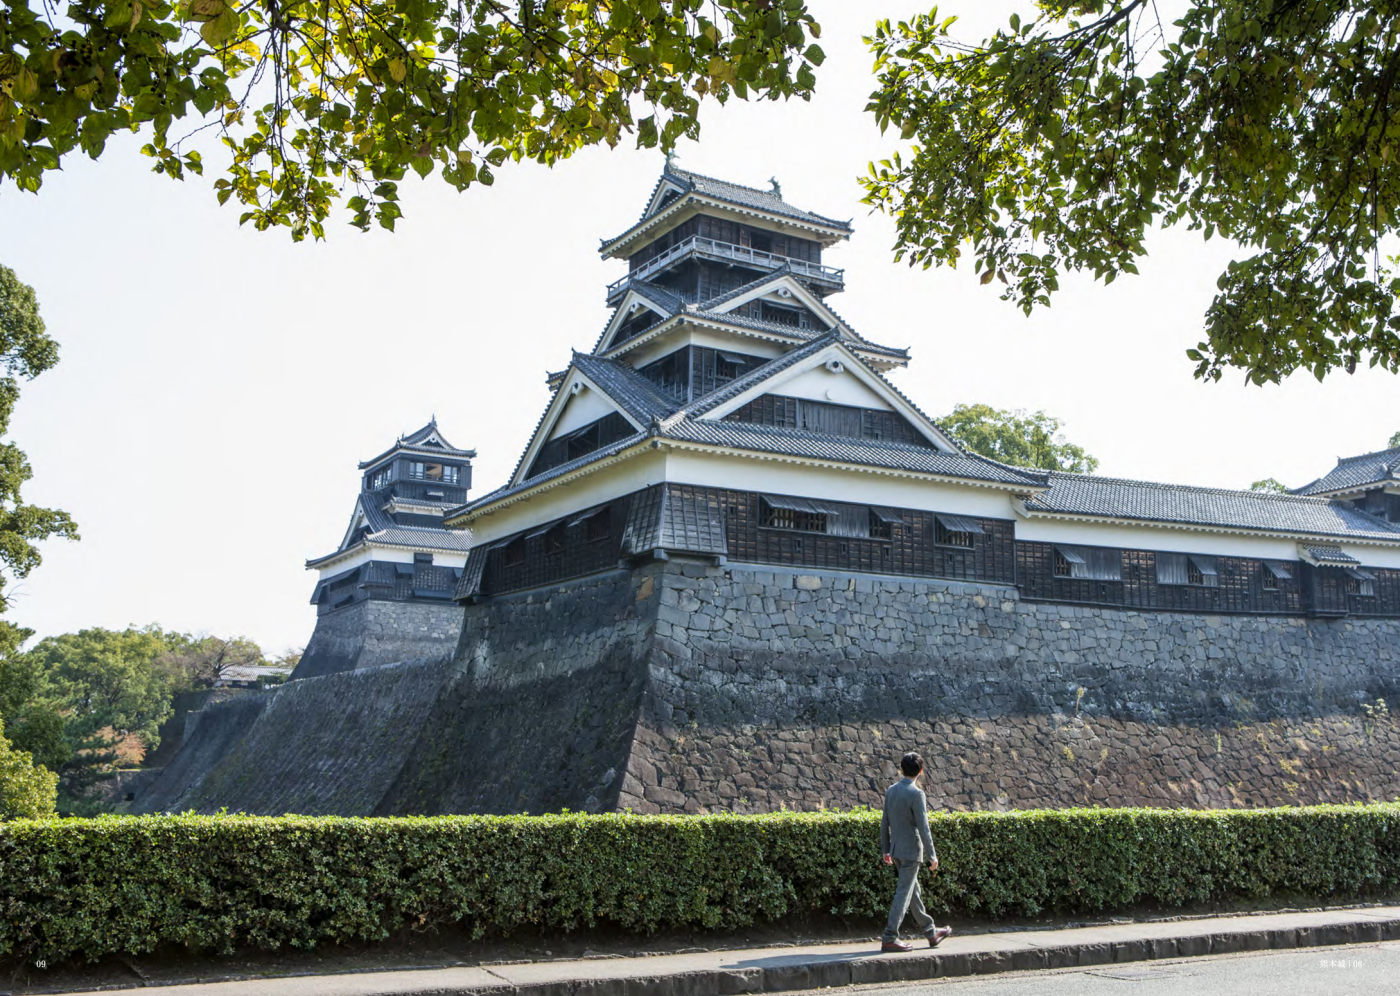

悠久

OLD IS GOLD

KENGO KORA × KUMAMOTO

悠久
OLD IS GOLD
KENGO KORA × KUMAMOTO

← CAFE

← 肥後耶馬溪

← 800m
ホテルの研発校
松尾北小学校

KUMAMOTO CITY

悠久

OLD IS GOLD

KENGO KORA × KUMAMOTO

Model
Kengo Kora

Art direction & Design
Kenji Koga (evidence graphic bureau)

Photograph
Yoshiaki Tsutsui

Interviewer & Writing
Yuka Higuchi

制作
株式会社アプレ